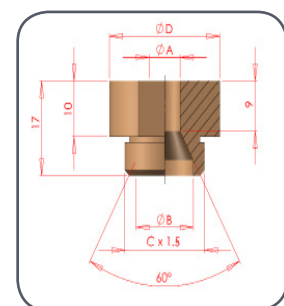

Ceramic Coated Steel Location Pins

Short Series

Castellated - Short Series

Part No	Nut Size	Hole Size	A	B	C	D	E	F	G	H
TMS3-M4	M4	5.0	3.2	4.8	10.0	2.5	2.5	16.0	6.0	27.0
TMS3-M5	M5	6.0	4.1	5.8	10.0	3.0	3.0	16.0	5.0	27.0
TMS3-M6	M6	7.0	4.9	6.8	10.0	4.0	3.0	16.0	4.0	27.0
TMS3-M8	M8	9.0	6.6	8.8	12.0	4.5	3.5	16.0	4.0	28.0
TMS3-M10	M10	11.0	8.5	10.8	15.0	6.5	4.0	16.0	5.0	31.0
TMS3-M12	M12	13.0	10.05	12.8	16.0	10.4	4.0	16.0	4.0	31.0

Dolphin Nosed - Short Series

Part No	Nut Size	Hole Size	A	B	L	C	D	E	Q	R
WPN4P	M4	5.0	4.8	12.0	29.0	6.5	5.5	7.5	2.0	11.0
WPN4PRS	M4	6.0	5.8	12.0	30.0	8.5	7.5	6.5	2.0	15.0
WPN5P	M5	6.0	5.8	12.0	30.0	8.5	7.5	6.5	2.0	15.0
WPN5PRS	M5	7.0	6.8	12.0	31.5	11.0	9.5	5.5	3.0	23.0
WPN6P	M6	7.0	6.8	12.0	31.5	11.0	9.5	5.5	3.0	23.0
WPN6PRS	M6	8.0	7.8	12.0	31.5	11.0	9.5	5.5	3.0	23.0
WPN8P	M8	9.0	8.8	12.0	31.0	12.0	11.0	4.0	3.0	22.0
WPN8PRS	M8	10.0	9.8	12.0	31.0	12.0	11.0	4.0	3.0	22.0
WPN10P	M10	11.0	10.8	16.0	34.5	14.0	12.0	5.5	4.0	22.0
WPN10PRS	M10	12.0	11.8	16.0	34.5	14.0	12.0	5.5	4.0	22.0
WPN12P	M12	13.0	12.8	16.0	36.0	17.0	15.0	4.0	4.0	27.0
WPN12PRS	M12	14.0	13.8	16.0	36.0	17.0	15.0	4.0	4.0	27.0
WPN14P	M14	15.0	14.8	21.0	39.0	19.0	15.0	6.0	5.0	30.0

Nut Electrodes - Short Series

Part No	CuCrZr	Elkanite	Nut Size	Hole Size	A	B	C	D
WPN-C4	WPN-C4ELK	M4	5.0	5.0	13.0	M18	25.0	
WPN-C5	WPN-C5ELK	M5	6.0	6.0	13.0	M18	25.0	
WPN-C6	WPN-C6ELK	M6	7.0	7.0	13.0	M18	25.0	
WPN-C6RS	WPN-C6RSELK	M6	8.0	8.0	13.0	M18	25.0	
WPN-C8	WPN-C8ELK	M8	9.0	9.0	13.0	M18	25.0	
WPN-C8RS	WPN-C8RSELK	M8	10.0	10.0	13.0	M18	25.0	
WPN-C10	WPN-C10ELK	M10	11.0	11.0	17.0	M22	30.0	
WPN-C10RS	WPN-C10RSELK	M10	12.0	12.0	17.0	M22	30.0	
WPN-C12	WPN-C12ELK	M12	13.0	13.0	17.0	M22	30.0	
WPN-C12RS	WPN-C12RSELK	M12	14.0	14.0	17.0	M22	30.0	